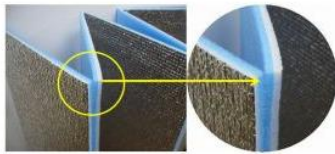

Camping mat series

【 Shut out the cold and moisture by super thickness 】

<Ultra 15>

Comparison with our 8mm type
The thickness is a marvelous

Shut out the cold and moisture from ground.
You are not anxious about the
irregularity of ground at all either.

It is possible to fold smoothly by
putting the incision in an alternate
inside and outside by our original
industrial method.

Surface never touches

Folding type is
easy to store.

Image Photo

Item No. & Products size		U-P895	abt. 600x2000x15 (T)mm	
Materials	Aluminum deposition film, PET Film, Foamed polyethylene 15mm			
Size	Package size	285 x 610 x 125 mm		Q'ty of Carton
	Carton size	680 x 380 x 645 mm		8pcs. 0.194 M3
Weight	Products Weight	530g	Gross Weight of carton 5.3kg	