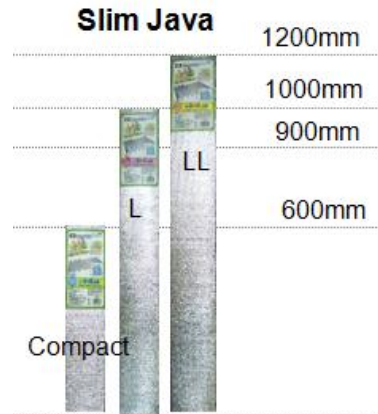

## Camping mat series

**[ Storage size is more compact! ]**

### <Slim Java>

It is possible to fold smoothly by putting the incision in an alternate inside and outside by our original industrial method.

Surface never touches

Folding type is easy to store.

For stretching and preparation physical exercise.

Item No. Products Size	Compact	U-P847	abt. 600 x 1850 x 5 (T)mm		
	L	U-P848	abt. 1000 x 1850 x 5 (T)mm		
	LL	U-P849	abt. 1200 x 1850 x 5 (T)mm		
Package Size	Compact	abt. 155 x 600 x 70 (T) mm			
	L	abt. 155 x 1000 x 70 (T) mm			
	LL	abt. 155 x 1200 x 70 (T) mm			
Materials	Aluminum deposition film, PET Film, Foamed polyethylene 5mm				
Package		Q'ty / carton	Carton Size	CBM / carton	
	Compact	20pcs. / carton	abt. 680 x 380 x 645 mm	0.178M3	
	L	16pcs. / carton	abt. 330 x 610 x 1030 mm	0.207M3	
	LL	12pcs. / carton	abt. 330 x 610 x 1230 mm	0.239M3	
Weight	Compact	Products Weight	235g	Gross Weight of Carton	6.8kg
	L		390g		7.5kg
	LL		470g		8.9kg