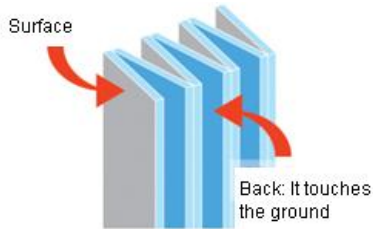

## Camping mat series

**[ Storage size is more compact! ]**

### <Slim Java>

It is possible to fold smoothly by putting the incision in an alternate inside and outside by our original industrial method.

Surface never touches

Folding type is easy to store.

For stretching and preparation physical exercise.

Item No. Products Size	Compact	U-P847	abt. 600 x 1850 x 5 (T)mm		
	L	U-P848	abt. 1000 x 1850 x 5 (T)mm		
	LL	U-P849	abt. 1200 x 1850 x 5 (T)mm		
Package Size	Compact	abt. 155 x 600 x 70 (T) mm			
	L	abt. 155 x 1000 x 70 (T) mm			
	LL	abt. 155 x 1200 x 70 (T) mm			
Materials	Aluminum deposition film, PET Film, Foamed polyethylene 5mm				
Package		Q'ty / carton	Carton Size	CBM / carton	
	Compact	20pcs. / carton	abt. 680 x 380 x 645 mm	0.178M3	
	L	16pcs. / carton	abt. 330 x 610 x 1030 mm	0.207M3	
	LL	12pcs. / carton	abt. 330 x 610 x 1230 mm	0.239M3	
Weight	Compact	Products Weight	235g	Gross Weight of Carton	6.8kg
	L		390g		7.5kg
	LL		470g		8.9kg