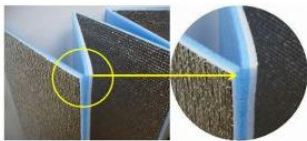

### <Slim Java>

It is possible to fold smoothly by putting the incision in an alternate inside and outside by our original industrial method.

Surface never touches

Folding type is easy to store.

For stretching and preparation physical exercise.

Item No. Products Size	Compact	U-P847	abt. 600 x 1850 x 5 (T)mm		
	L	U-P848	abt. 1000 x 1850 x 5 (T)mm		
	LL	U-P849	abt. 1200 x 1850 x 5 (T)mm		
Package Size	Compact	abt. 155 x 600 x 70 (T) mm			
	L	abt. 155 x 1000 x 70 (T) mm			
	LL	abt. 155 x 1200 x 70 (T) mm			
Materials	Aluminum deposition film, PET Film, Foamed polyethylene 5mm				
Package		Q'ty / carton	Carton Size	CBM / carton	
	Compact	20pcs. / carton	abt. 680 x 380 x 645 mm	0.178M3	
	L	16pcs. / carton	abt. 330 x 610 x 1030 mm	0.207M3	
	LL	12pcs. / carton	abt. 330 x 610 x 1230 mm	0.239M3	
Weight	Compact	Products Weight	235g	Gross Weight of Carton	6.8kg
	L		390g		7.5kg
	LL		470g		8.9kg