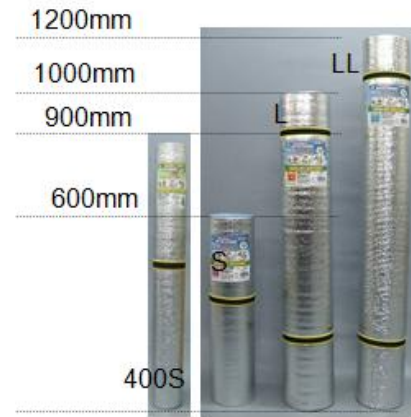

#### <Alminum Roll Mat>

Image Photo

Item No. Products Size	400S	U-P850	abt. 900 x 1800 x 4 (T)mm		
	S	U-547	abt. 600 x 1800 x 8 (T)mm		
	L	U-P851	abt. 1000 x 1800 x 8 (T)mm		
	LL	U-P852	abt. 1200 x 1800 x 8 (T)mm		
Package Size	400S	110(dia) x 900mm			
	S	150(dia) x 600mm			
	L	150(dia) x 1000mm			
	LL	150(dia) x 1200mm			
Materials	GRAND EIGHT & WIDE		Aluminum deposition film, Foamed polyethylene 8mm (400S : 4mm thick)		
Package	Q'ty / carton		Carton Size	CBM / carton	
	400S	30pcs. / carton	abt. 670 x 560 x 930 mm	0.349M3	
	S	30pcs. / carton	abt. 750 x 450 x 1230 mm	0.415M3	
	L	15pcs. / carton	abt. 750 x 450 x 1030 mm	0.348M3	
	LL	15pcs. / carton	abt. 750 x 450 x 1230 mm	0.415M3	
Weight	400S	Products Weight	190g	Gross Weight of Carton	7.5kg
	S		250g		9.1kg
	L		420g		7.8kg
	LL		500g		9.1kg