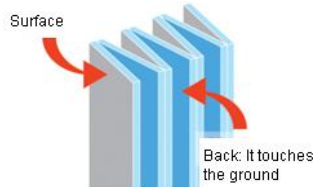

Camping mat series

【 Folding type, no more curled and excelled in flat! 】

<Grand Eight>
<Grand Eight Wide>

<Grand Eight Fun Fun Ssafari>

- 1200mm
- 1000mm
- 900mm

It is possible to fold smoothly by putting the incision in an alternate inside and outside by our original industrial method.

Surface never touches

Folding type is easy to store.

For strething and preparation physical exercise.

Item No. & Products Size	GRAND EIGHT	Silver	U-P845	abt. 1000x1800x8 (T)mm	
		Pink			
		Blue			
		Leaf/Be			
	GRAND EIGHT WIDE	U-P846	abt. 1200x1800x8 (T)mm		
	GRAND EIGHT FUNFUN SAFARI	U-P585	abt. 900x1800x8 (T)mm		
Package Size	GRAND EIGHT	abt. 260 x 1000 x 55 (T) mm			
	GRAND EIGHT WIDE	abt. 260 x 1200 x 55 (T) mm			
	GRAND EIGHT FUNFUN SAFARI	abt. 260 x 900 x 55 (T) mm			
Materials	GRAND EIGHT & WIDE	Aluminum deposition film, PET Film, Foamed polyethylene 8mm			
	GRAND EIGHT FUNFUN SAFARI	Aluminum deposition film, PP Film (Patterned face), Foamed polyethylene 8mm			
Package	GRAND EIGHT	Q'ty / carton	Carton Size	CBM / carton	
	GRAND EIGHT WIDE	20pcs. / carton	abt. 540 x 640 x 1030 mm	0.356M3	
	GRAND EIGHT FUNFUN SAFARI	16pcs. / carton	abt. 540 x 520 x 1230 mm	0.345M3	
Weight	GRAND EIGHT	Products Weight	440g	Gross Weight of Carton	11.0kg
	GRAND EIGHT WIDE		500g		10.5kg
	GRAND EIGHT FUNFUN SAFARI		440g		6.5kg