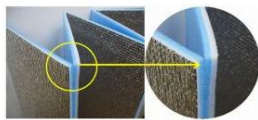

Camping mat series

【 Folding type, no more curled and excelled in flat! 】

<Grand Eight>
<Grand Eight Wide>

<Grand Eight Fun Fun Ssafari>

- 1200mm
- 1000mm
- 900mm

It is possible to fold smoothly by putting the incision in an alternate inside and outside by our original industrial method.

Surface never touches

Folding type is easy to store.

For strething and preparation physical exercise.

Item No. & Products Size	GRAND EIGHT	Silver	U-P845	abt. 1000x1800x8 (T)mm	
		Pink			
		Blue			
		Leaf/Be			
	GRAND EIGHT WIDE	U-P846	abt. 1200x1800x8 (T)mm		
	GRAND EIGHT FUNFUN SAFARI	U-P585	abt. 900x1800x8 (T)mm		
Package Size	GRAND EIGHT	abt. 260 x 1000 x 55 (T) mm			
	GRAND EIGHT WIDE	abt. 260 x 1200 x 55 (T) mm			
	GRAND EIGHT FUNFUN SAFARI	abt. 260 x 900 x 55 (T) mm			
Materials	GRAND EIGHT & WIDE	Aluminum deposition film, PET Film, Foamed polyethylene 8mm			
	GRAND EIGHT FUNFUN SAFARI	Aluminum deposition film, PP Film (Patterned face), Foamed polyethylene 8mm			
Package	GRAND EIGHT	Q'ty / carton	Carton Size	CBM / carton	
	GRAND EIGHT WIDE	20pcs. / carton	abt. 540 x 640 x 1030 mm	0.356M3	
	GRAND EIGHT FUNFUN SAFARI	16pcs. / carton	abt. 540 x 520 x 1230 mm	0.345M3	
Weight	GRAND EIGHT	Products Weight	440g	Gross Weight of Carton	11.0kg
	GRAND EIGHT WIDE		500g		10.5kg
	GRAND EIGHT FUNFUN SAFARI		440g		6.5kg