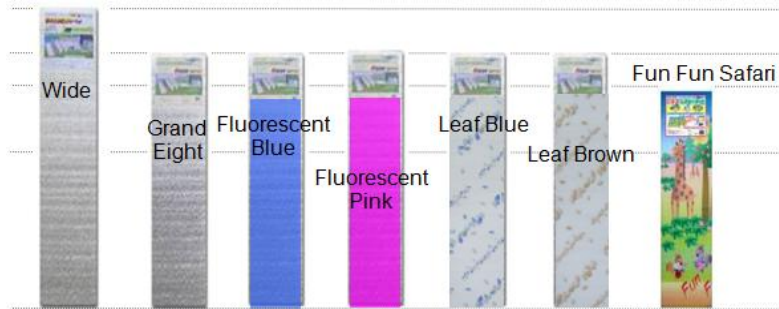

Camping mat series

【 Folding type, no more curled and excelled in flat! 】

<Grand Eight>
<Grand Eight Wide>

<Grand Eight Fun Fun Ssafari>

- 1200mm
- 1000mm
- 900mm

It is possible to fold smoothly by putting the incision in an alternate inside and outside by our original industrial method.

Surface never touches

Folding type is easy to store.

For strething and preparation physical exercise.

Item No. & Products Size	GRAND EIGHT	Silver	U-P845	abt. 1000x1800x8 (T)mm	
		Pink			
		Blue			
		Leaf/Be			
	GRAND EIGHT WIDE	U-P846	abt. 1200x1800x8 (T)mm		
	GRAND EIGHT FUNFUN SAFARI	U-P585	abt. 900x1800x8 (T)mm		
Package Size	GRAND EIGHT	abt. 260 x 1000 x 55 (T) mm			
	GRAND EIGHT WIDE	abt. 260 x 1200 x 55 (T) mm			
	GRAND EIGHT FUNFUN SAFARI	abt. 260 x 900 x 55 (T) mm			
Materials	GRAND EIGHT & WIDE	Aluminum deposition film, PET Film, Foamed polyethylene 8mm			
	GRAND EIGHT FUNFUN SAFARI	Aluminum deposition film, PP Film (Patterned face), Foamed polyethylene 8mm			
Package	GRAND EIGHT	Q'ty / carton	Carton Size	CBM / carton	
	GRAND EIGHT WIDE	20pcs. / carton	abt. 540 x 640 x 1030 mm	0.356M3	
	GRAND EIGHT FUNFUN SAFARI	16pcs. / carton	abt. 540 x 520 x 1230 mm	0.345M3	
Weight	GRAND EIGHT	Products Weight	440g	Gross Weight of Carton	11.0kg
	GRAND EIGHT WIDE		500g		10.5kg
	GRAND EIGHT FUNFUN SAFARI		440g		6.5kg