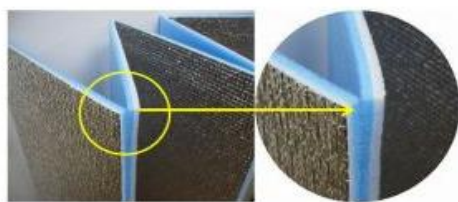

Reversible

You can choose from three patterns.

Heart-dots

Strawberry-dots

Frog-dots

One side is an aluminum film.

	Cusion Leisure Sheet		
	S	M	L
size	900*1800*1	1800*1800*1	1800*2400*1
pcs/ctn	40	20	15
CBM	0.160	0.160	0.160

*The size is about

Folding type is easy to store.

It is possible to fold smoothly by putting the incision in an alternate inside and outside by our original industrial method.

Surface never touches back

NEW type: Grey