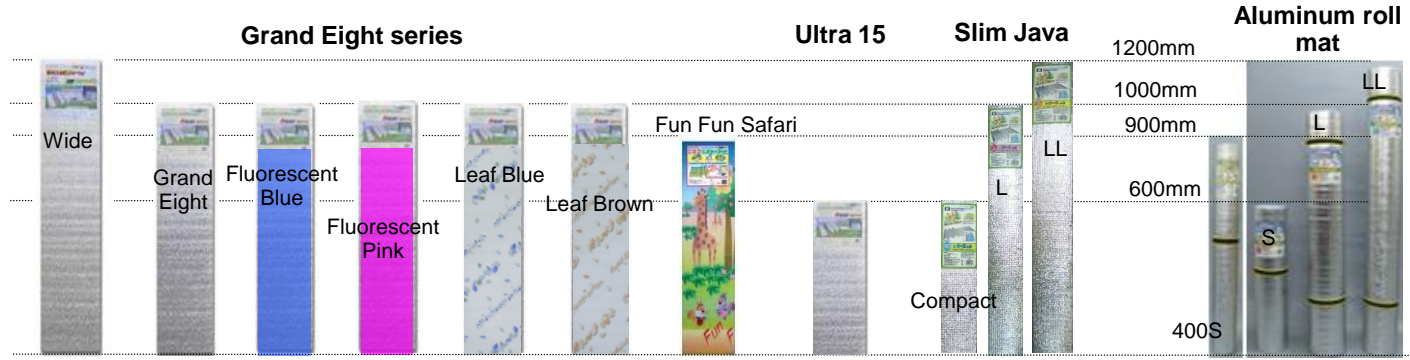

Camping mat and Aluminum roll mat series

	Grand Eight Series			Ultra 15	Slim Java			Aluminum Roll Mat			
	Wide	Grand Eight	Fun Fun Safari		Compact	L	LL	400S	S	L	LL
size	1200*1800*8	1000*1800*8	900*1800*8	600*2000*8	600*1850*5	1000*1850*5	1200*1850*5	900*1800*4	600*1800*8	1000*1800*8	1200*1800*8
pcs/ctn	16	20	12	8	20	16	16	30	30	15	15
CBM	0.345	0.356	0.287	0.194	0.178	0.2	0.239	0.349	0.415	0.348	0.415

*The size is about

Folding type is easy to store.