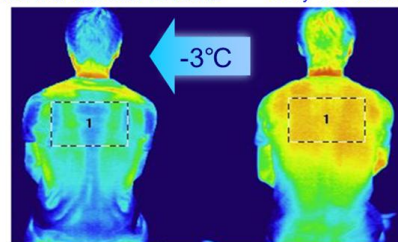

Cool Feeling Gel Mat

Good-bye at the night of the hot summer.

Big Hit in Japan!!

Which do you like the best?

Temperature of back after 20 minutes going to bed

When the Gel Mat is used. Only the sheets

"Cool feeling Gel Mat" gives you agreeable sleep and make you happy!

Examination by Japan Synthetic Textile Inspection Institute Foundation

Why do we feel GEL is COOL?

You can get the cool feeling because the gel absorbs heat from the part that the body touches.

Sense of low repulsion mat of moderate hardness.

Heat runs away from the part that the body doesn't touch.

COOL FEELING GEL MAT

Mini
size:320*245mm
pcs/ctn:20 CBM:0.023

L
size:920*920mm
pcs/ctn:3 CBM:0.041

M
size:920*470mm
pcs/ctn:6 CBM:0.041

Pillow
size:470*320mm
pcs/ctn:16 CBM:0.026

*The size is about

Neck Cooler

Best for the heat disorder measures!

When the polymer absorber contains water, it becomes a cold cooling jiggly scarf.

size:30*680mm

for kids

size:40*750mm

for ladies