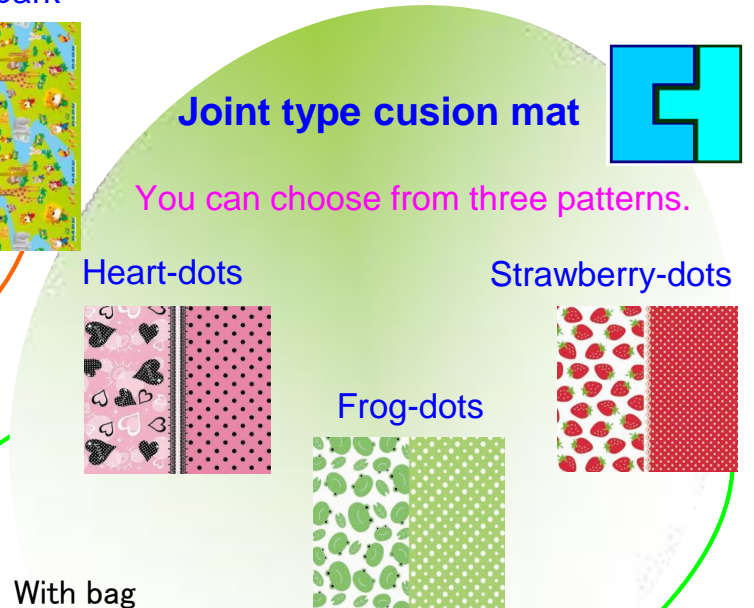

A leisure seat with the thickness, hips do not become painful easily.

You can choose from five patterns.

One side is an aluminum film.

Reinforced hole of corner.

With pegs

	Cushion Leisure Sheet		
	S	M	L
size	900*1800*1	1800*1800*1	1800*2400*1
pcs/ctn	40	20	15
CBM	0.160	0.160	0.160

Size: 860*1280*5mm
Pcs/ctn: 16