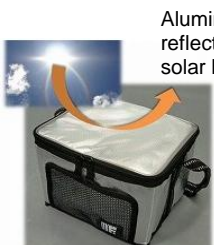

AQUA Cooler Bag

From leisure to a real camp, the best item is light and soft cooler bag that can be folded!

5L
size:220*180*160mm
pcs/ctn:30 CBM:0.070

15L
size:370*180*250mm
pcs/ctn:20 CBM:0.122

25L
size:400*235*290mm
pcs/ctn:20 CBM:0.153

35L
size:465*265*300mm
pcs/ctn:15 CBM:0.170

ACE
size:290*140*340mm
pcs/ctn:18 CBM:0.045

Capacity:Pet Bottle (500ml) x 5 or can(350ml) x 6

Capacity:Pet Bottle (2L) x 4 or can(350ml) x 19

Capacity:Pet Bottle (2L) x 6

Capacity:Pet Bottle (500ml) x 28

Capacity: about 5L

Aluminum on the surface reflects and intercepts the solar heat.

An inside material is EVA that takes dirt easily. With bottom plate.

Original zipper handled easily.

Because the zipper turns to the back, putting in and out is easy.

	Capacity		Accessories		
	PET Bottle	Can	Belt to fold	Cold reservation sheet	Belt for cart
5L	500ml x 5	350ml x 6	YES	NO	NO
15L	500ml x 14 (2L x 4)	350ml x 19	YES	YES	NO
25L	500ml x 23 (2L x 8)		YES	YES	YES
35L	500ml x 28		YES	YES	YES